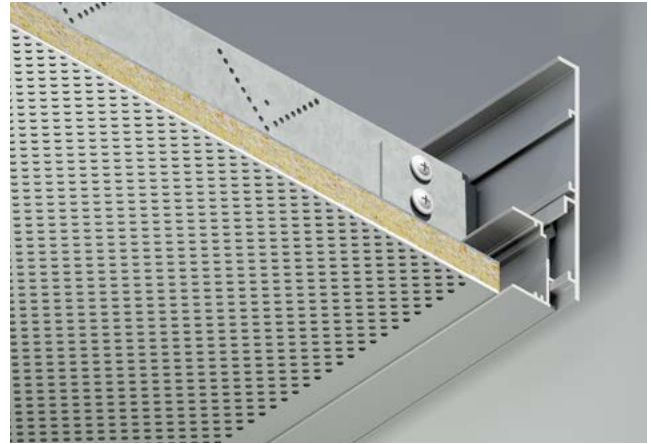

Trims | Floating Edge

TCA 0861

Floating Edge Detail - Closure

Item No **299189**

Length **9'10"**

Accessories **Dominos Bracket (299222), Snap In Extrusions, TCP 180, TCP 90**