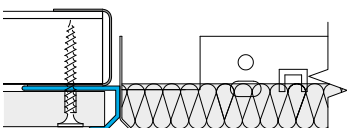

TCA 0153

Bevelled Plasterboard Perimeter Trim

Item No **10553**
Length **9'10"**
Accessories **N/A**

*Can also be manufactured as radiused trim for column rings.