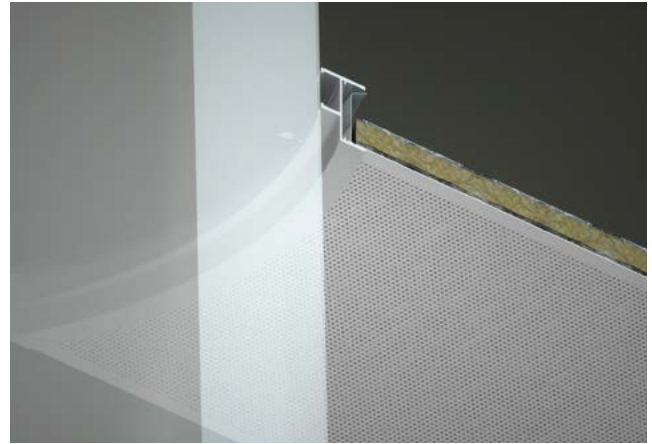

Trims | Channel

FAB 0124

Size **9/16" Shadow Gap, 13/16" Channel Trim Fabricated**
Item No **N/A**
Length **9'10"**
Accessories **TCP90, TCP180, Perimeter Wedge**