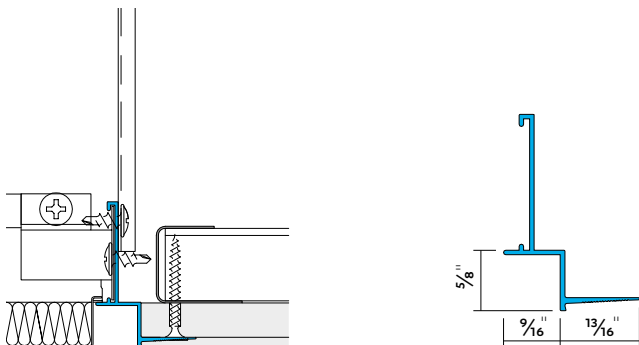

TRU SJ T1516

SAS130 Feathered Full Tile Plasterboard Trim (T15)

Item No **10591**

Length **9'10"**

Accessories **TCB01, TCB08, TCP90, TCP180, TCP360, 21566**