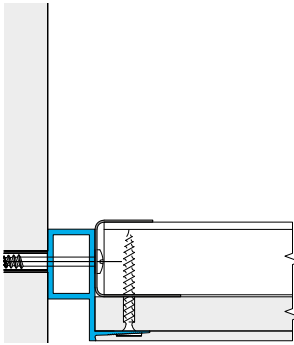

Trims | Plasterboard Edge

FAB ST 150*

9/16" Shadow Gap Plasterboard Trim Fabricated

Item No **N/A**
Length **9'10"**
Accessories **N/A**