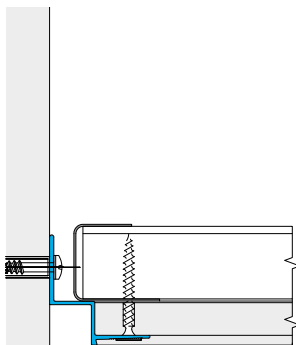

TRU ST 150

9/16" Shadow Gap Plasterboard Trim

Item No **10579**

Length **9'10"**

Accessories **N/A**

*Can also be manufactured as radiused trim for column rings.