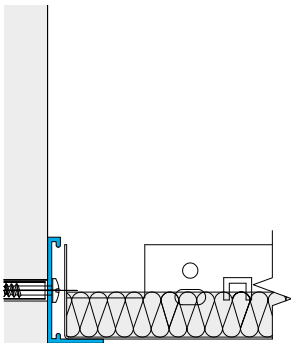

Trims | Angle

TCA 0101*

Size **9/16" Perimeter Angle Trim (Trucell)**
Item No **10538**
Length **9'10"**
Accessories **TCP90s, TCP180s**

TCA 0105*

Size **13/16" Perimeter Angle Trim**
Item No **10539**
Length **9'10"**
Accessories **TCP90, TCP180, TCP360**