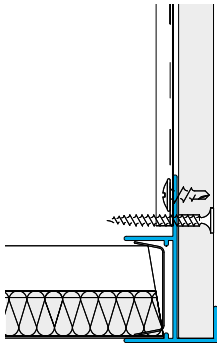

TCA 0173

Cut Metal Tile to Vertical Plasterboard Bulkhead

Item No **10557**

Length **9'10"**

Accessories **TCP90, TCP180, TCP360, Perimeter Wedge**