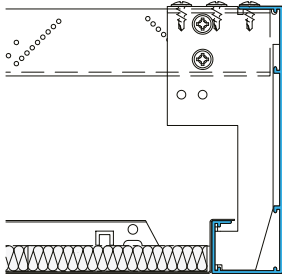

Trims | SAS330

TCA 0862

SAS330 Full Tile Closure Detail

Item No 299794

Length 9'10"

Accessories TCP90, TCP90s, TCP180, TCP180s, TCP360, Suspension Bracket