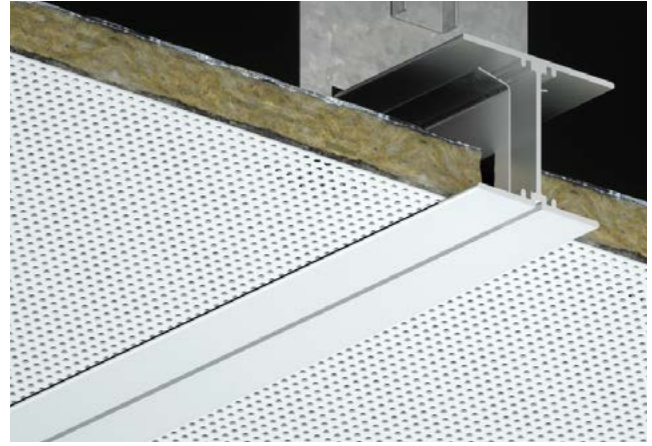

Trims | Mitre Junction

TCA 0215

Cut Metal Tile 1 9/16" Mitre Junction Trim

Item No **14091**

Length **9'10"**

Accessories **TCB12, TCP90, TCP180, TCP360, Perimeter Wedge**

TCA 0310

Cut Metal Tile 3 15/16" Mitre Junction Trim