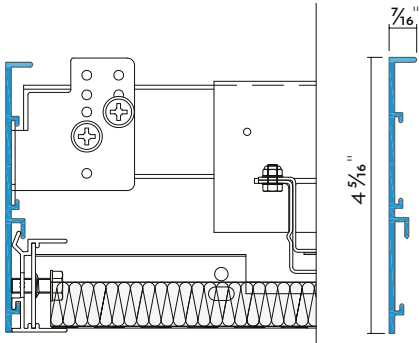

Item No **299189**

Length **9'10"**

Accessories **Dominos Bracket (299222), Snap In Extrusions, TCP 180, TCP 90**

TCA 0860

Snap-in Edge Detail - Cut/Full Tile Trim

Item No **288652**

Length **9'10"**

Accessories **TS 180, TS 90, TCP 180, TCP 90, Perimeter Edge**