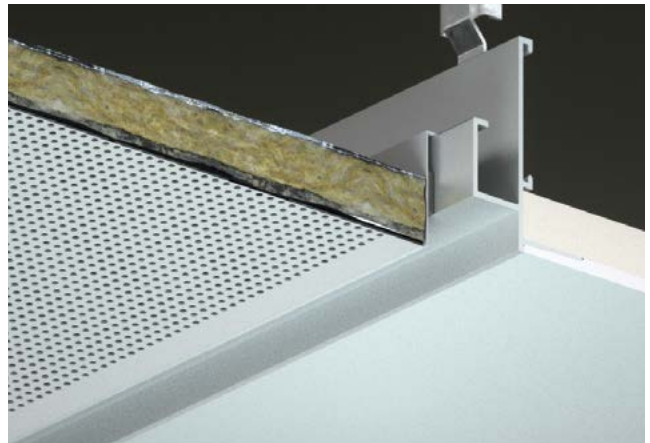

TRU PB 330

SAS330 Feathered Full Tile to Plasterboard, 9/16" Shadow Gap Trim

Item No **10588**

Length **9'10"**

Accessories **TCB01, TCB08, TCP90, TCP180, TCP360**