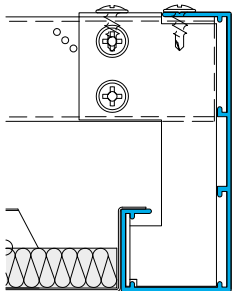

Accessories TCP90, TCP90s, TCP180, TCP180s, TCP360, Suspension Bracket

TCA 0637

SAS330 Full Tile Closure Detail

Item No 256239

Length 9'10"

Accessories TCP90, TCP90s, TCP180, TCP180s, TCP360, Suspension Bracket 250083