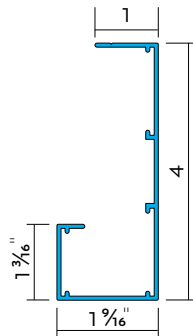

Accessories TCP90, TCP90s, TCP180, TCP180s, TCP360, Suspension Bracket

TCA 0637

SAS330 Full Tile Closure Detail

Item No 256239

Length 9'10"

Accessories TCP90, TCP90s, TCP180, TCP180s, TCP360, Suspension Bracket 250083