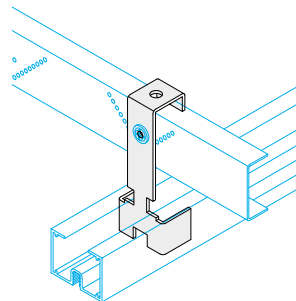

TCA 0314

Descriptor **C-Profile Extrusion Bracket for Emac Channel to suit**
Item No **40282**