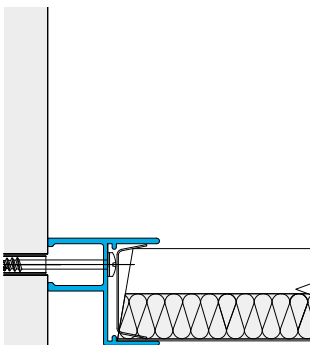

FAB 0128

Size **13/16" Shadow Gap, 13/16" Channel Trim**
Item No **N/A**
Length **9'10"**
Accessories **TCP90, TCP180, Perimeter Wedge**