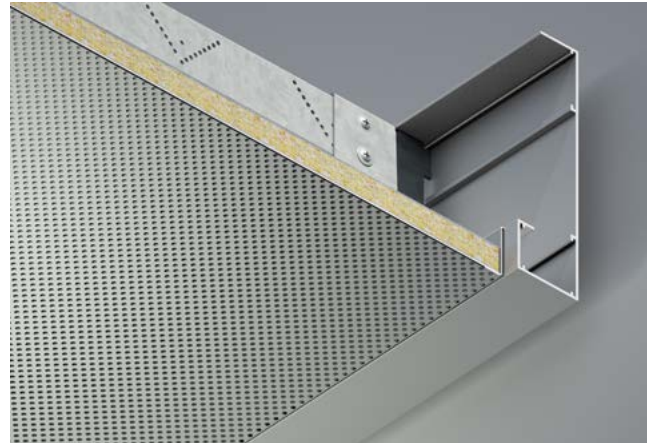

Trims | SAS330

TCA 0862

SAS330 Full Tile Closure Detail

Item No 299794

Length 9'10"

Accessories TCP90, TCP90s, TCP180, TCP180s, TCP360, Suspension Bracket