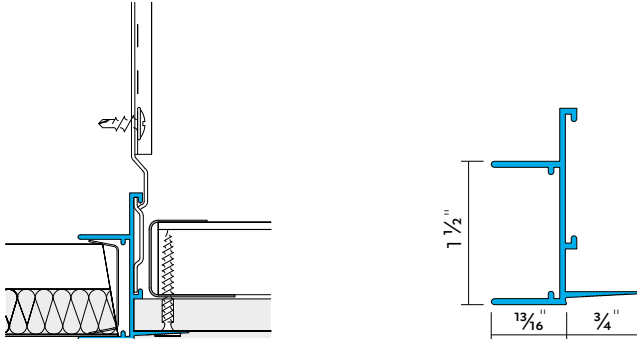

Trims | Plasterboard

TRU MJ 150

Feathered Cut Metal Tile to Plasterboard Trim

Item No **10586**

Length **9'10"**

Accessories **TCB01, TCB08, TCP90, TCP180, TCP360, Perimeter Wedge**

TRU SJ 150

Feathered Cut Metal Tile to Plasterboard, 9/16" Shadow Gap Trim