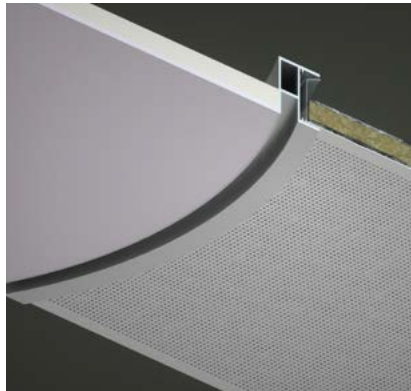

1. Toe-In and Toe-Out | Metal Tile to Plasterboard Trim

Toe-In The C-channel that accepts the cut tile is rolled in towards the tiles and rolled away from the plasterboard.

Toe-Out The C-channel is rolled away from the metal tile and rolled in towards the plasterboard.

Toe In