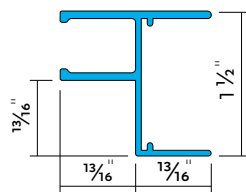

FAB 0128

Size **13/16" Shadow Gap, 13/16" Channel Trim**
Item No **N/A**
Length **9'10"**
Accessories **TCP90, TCP180, Perimeter Wedge**