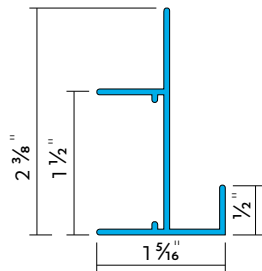

TCA 0173

Cut Metal Tile to Vertical Plasterboard Bulkhead

Item No **10557**

Length **9'10"**

Accessories **TCP90, TCP180, TCP360, Perimeter Wedge**