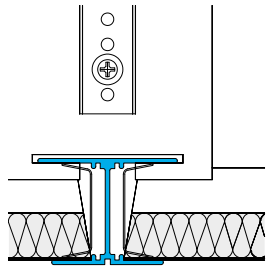

Trims | Mitre Junction

TCA 0215

Cut Metal Tile 1 9/16" Mitre Junction Trim

Item No **14091**

Length **9'10"**

Accessories **TCB12, TCP90, TCP180, TCP360, Perimeter Wedge**

TCA 0310

Cut Metal Tile 3 15/16" Mitre Junction Trim