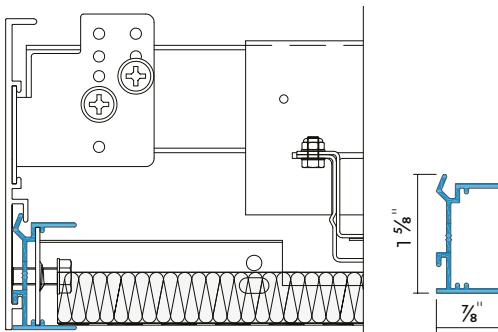

Item No **299189**

Length **9'10"**

Accessories **Dominos Bracket (299222), Snap In Extrusions, TCP 180, TCP 90**

TCA 0860

Snap-in Edge Detail - Cut/Full Tile Trim

Item No **288652**

Length **9'10"**

Accessories **TS 180, TS 90, TCP 180, TCP 90, Perimeter Edge**