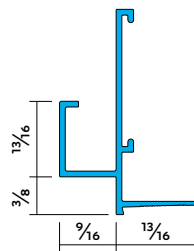

Accessories **TCB01, TCB08, TCP90/90s, TCP180/180s, TCP360**

TRU PB 330

SAS330 Feathered Full Tile to Plasterboard, 9/16" Shadow Gap Trim

Item No **10588**

Length **9'10"**

Accessories **TCB01, TCB08, TCP90, TCP180, TCP360**