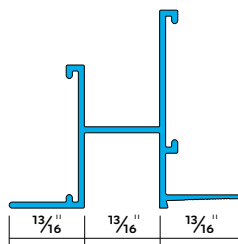

TCA 0144

Full Metal Tile to Plasterboard, 13/16" Shadow Gap Trim

Item No **14075**

Length **9'10"**

Accessories **TCB01, TCB08, TCP90, TCP180, TCP360**