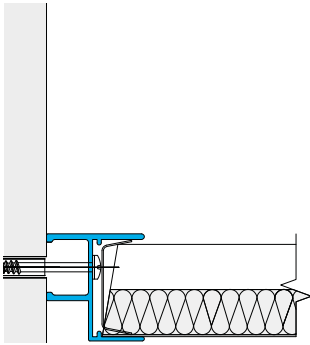

Trims | Channel

FAB 0124

Size **9/16" Shadow Gap, 13/16" Channel Trim Fabricated**
Item No **N/A**
Length **9'10"**
Accessories **TCP90, TCP180, Perimeter Wedge**