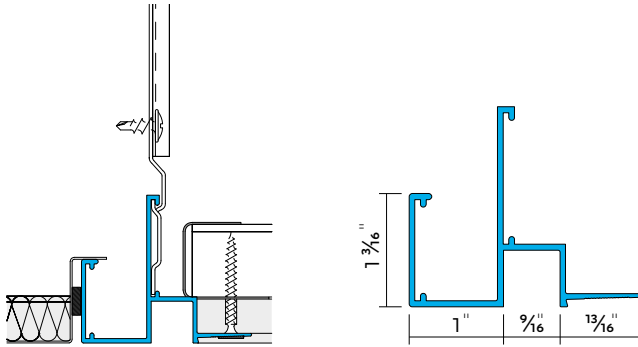

Trims | Plasterboard

TRU SJ 330

SAS330 Full Tile to Plasterboard, 9/16" Shadow Gap Trim
Item No **10587**
Length **9'10"**
Accessories **TCB01, TCB08, TCP90/90s, TCP180/180s, TCP360**