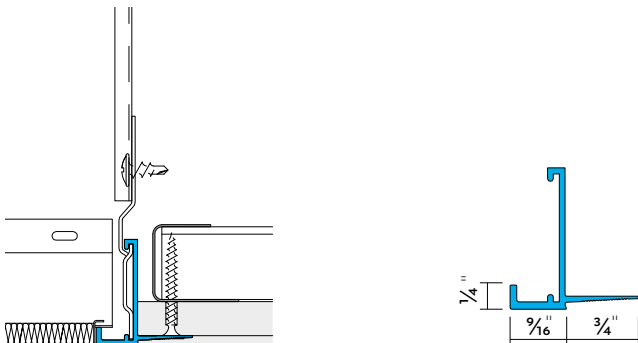

TRU TJ P1508

SAS130 Full Metal Tile to Plasterboard Trim (Plain to Suit P15/08)
Item No **22437**
Length **9'10"**
Accessories **TCB01, TCB08, TCP90, TCP180, TCP360**