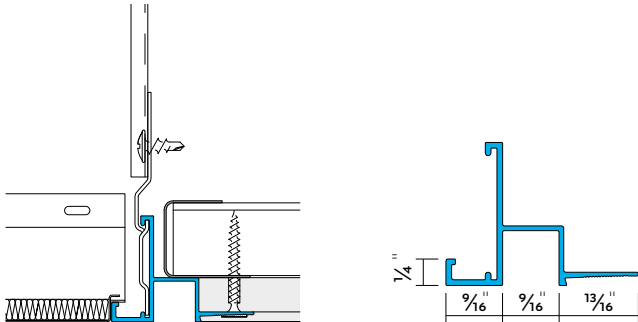

TRU SW 1508

SAS130 Full Metal Tile to Plasterboard 9/16" Shadow Gap Trim (Plain to Suit P15/08)

Item No 196059

Length 9'10"

Accessories TCB01, TCB08, TCP90, TCP180, TCP360