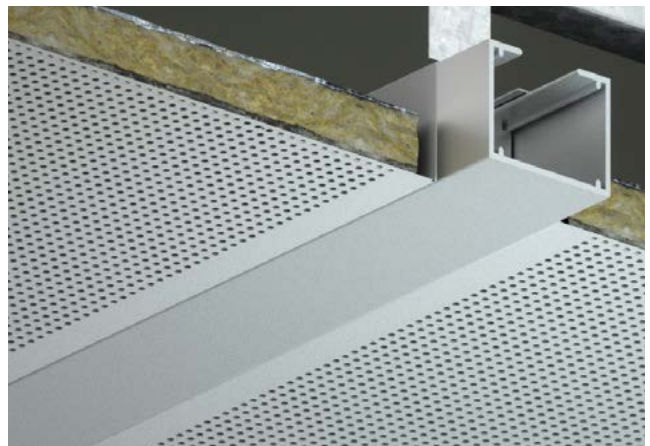

TCA 1182

C-Profile 1 9/16" wide

Item No **22428**

Length **9'10"**

Accessories **TCP90s, TCP180s, Suspension Bracket 40282**