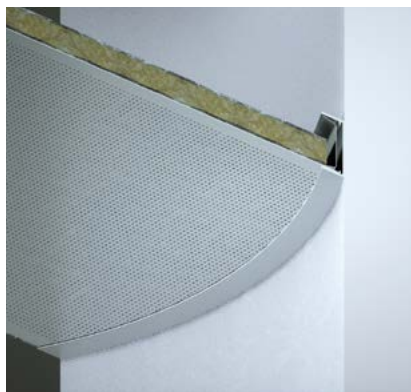

3. Toe-in and Toe-out | Radiused Trims

Where a radiused trim contacts a metal ceiling tile, the side that accepts the tile determines the toe. This can be either tile perimeter trims or tile to plasterboard trims.

Toe-In The C-channel that accepts the cut metal tile is rolled in towards the metal tiles.

Toe-Out The C-channel is rolled away from the metal tiles.

Toe In