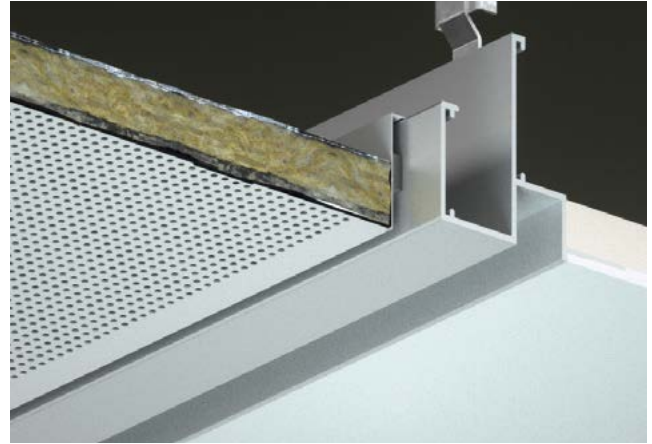

Trims | Plasterboard

TRU SJ 330

SAS330 Full Tile to Plasterboard, 9/16" Shadow Gap Trim
Item No **10587**
Length **9'10"**
Accessories **TCB01, TCB08, TCP90/90s, TCP180/180s, TCP360**