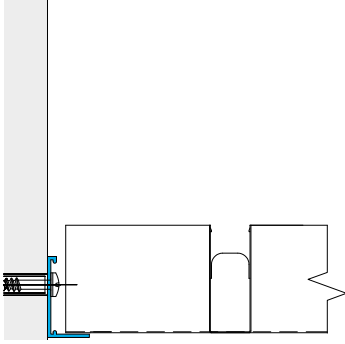

Trims | Angle

TCA 0101*

Size **9/16" Perimeter Angle Trim (Trucell)**
Item No **10538**
Length **9'10"**
Accessories **TCP90s, TCP180s**