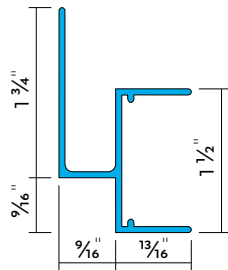

TCA 0124*

Size **9/16" Shadow Gap, 13/16" Channel Trim**
Item No **10546**
Length **9'10"**
Accessories **TCP90, TCP180, Perimeter Wedge**