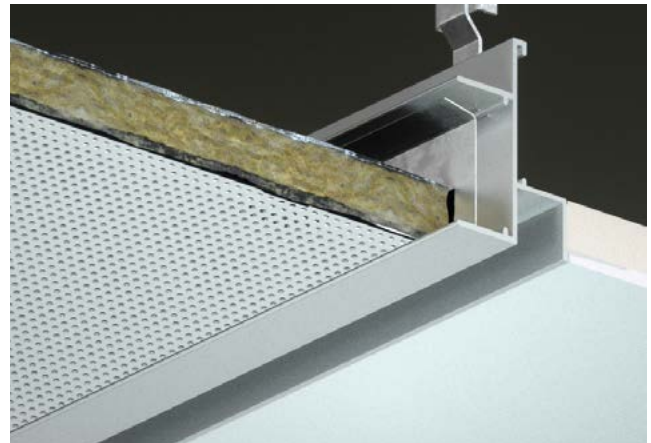

TRU SJ 150

Feathered Cut Metal Tile to Plasterboard, 9/16" Shadow Gap Trim

Item No **10580**

Length **9'10"**

Accessories **TCB01, TCB08, TCP90, TCP180, TCP360, Perimeter Wedge**