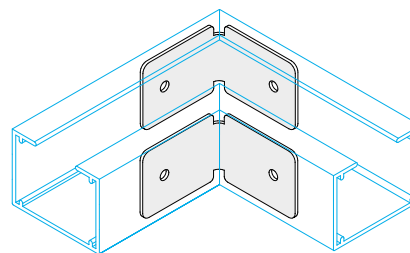

TCP 90s

Descriptor **Corner Splice to suit 1 1/16"**
Item No **14047**