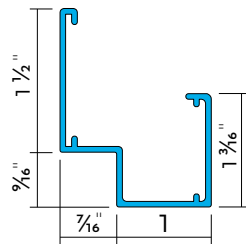

TCA 1136

SAS330 Full Tile to Vertical Plasterboard Perimeter Trim, 9/16" Shadow Gap

Item No 14136

Length 9'10"

Accessories TCP90/90s, TCP180/180s, TCP360