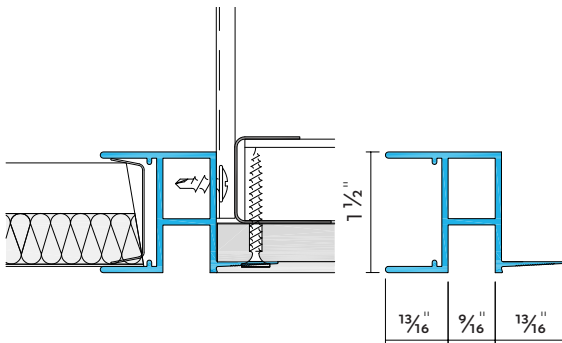

FAB SJ 150

Feathered Cut Metal Tile to Plasterboard, 9/16" Shadow Gap Trim Fabricated

Item No **N/A**

Length -

Accessories **TCB01, TCB08, TCP90, TCP180, TCP360, Perimeter Wedge**