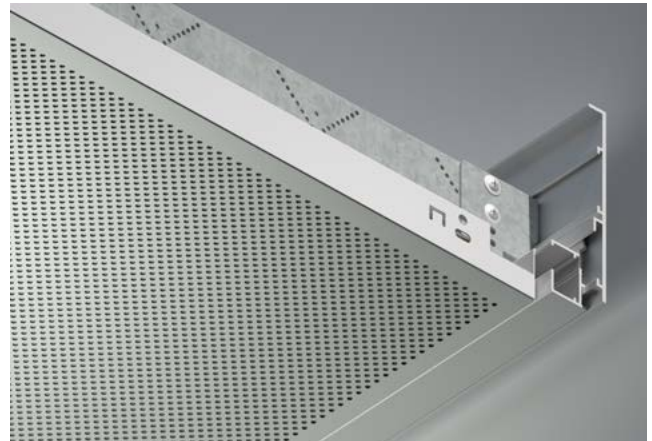

Item No **288655**

Length **9'10"**

Accessories **TS 180s, TS 90s, TCP 180, TCP 90**

TCA 1301

Snap-In Edge Detail SAS330

Item No **288656**

Length **9'10"**

Accessories **TS 180s, TS 90s, TCP 180, TCP 90**