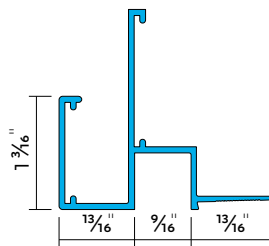

TRU LK 330

SAS330 Full Tile to Plasterboard, 9/16" Shadow Gap Trim

Item No **14232**

Length **9'10"**

Accessories **TCB01, TCB08, TCP90/90s, TCP180/180s, TCP360**