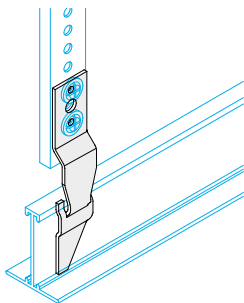

Size "Z" Shape Profile for Hook On Tiles

Item No 371489

Length 9'10"

Accessories -

Trims | Accessories

TCB 08

Descriptor **Extrusion to Emac Hanger Bracket**
Item No **10530**

Descriptor **Perimeter Wedge**
Item No **10178**