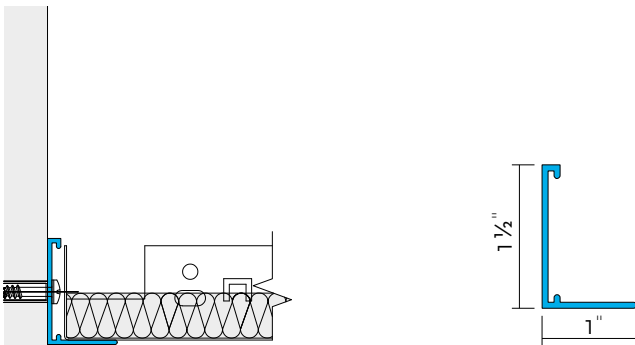

TCA 0113

Size **1" Perimeter Angle Trim**

Item No **10544**

Length **9'10"**

Accessories **TCP90, TCP180, TCP360**