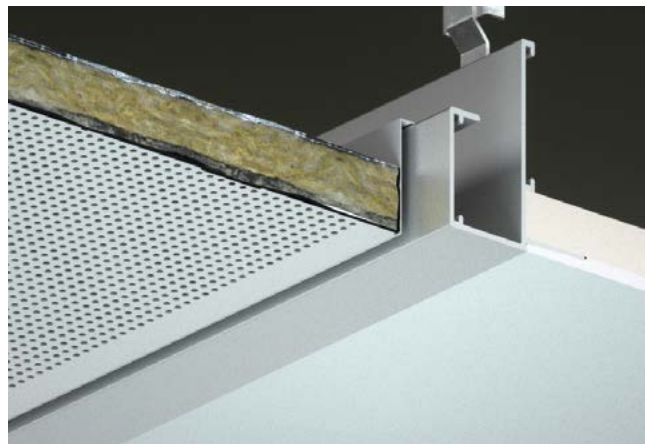

TRU TJ 330

SAS330 Feathered Full Tile to Plasterboard Trim

Item No **14223**

Length **9'10"**

Accessories **TCB01, TCB08, TCP90/90s, TCP180/180s, TCP360**