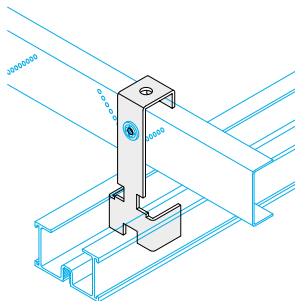

TCB 50

Descriptor **Blind Box Hanger to suit Threaded Rod**
Item No **22007**

Trims | Accessories

TCB 60

Descriptor **TCA 0310 Hanger Bracket to suit Threaded Rod**
Item No **22008**

TCA 0313

Descriptor **C-Profile Extrusion Bracket for Emac Channel to suit**
Item No **40282**