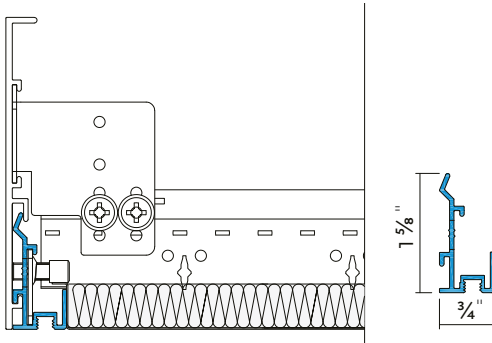

Trims | Floating Edge

TCA 1300

Snap-In Edge Detail SAS130

Item No **288655**

Length **9'10"**

Accessories **TS 180s, TS 90s, TCP 180, TCP 90**