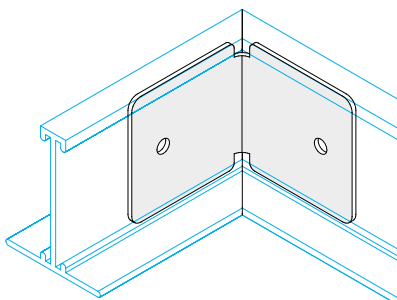

TCP 90

Descriptor **Corner Splice to suit 1 3/8" keyway**
Item No **10536**