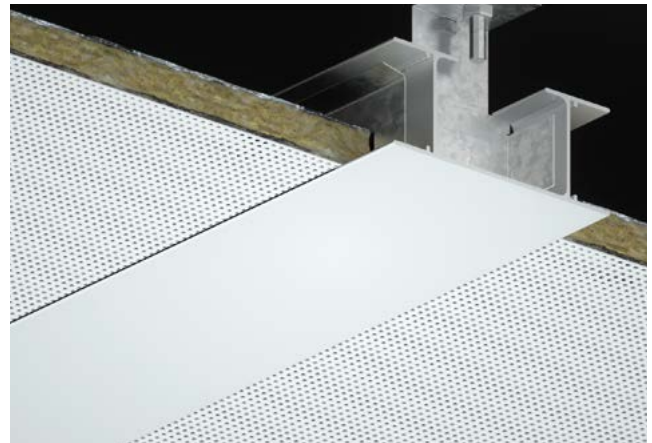

TCA 0310

Cut Metal Tile 3 15/16" Mitre Junction Trim

Item No **10565**

Length **9'10"**

Accessories **TCB60, TCP90, TCP180, TCP360, Perimeter Wedge, Suspension Bracket 22008**