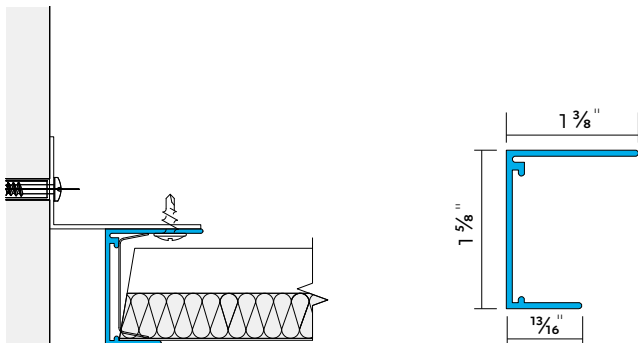

TCA 0109

Size **13/16" Extended Top Leg Channel Trim**
Item No **10542**
Length **9'10"**
Accessories **TCP90, TCP180, Perimeter Wedge (266788)**