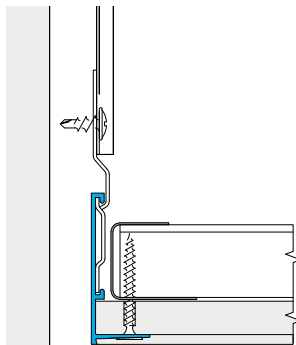

Item No **10555**

Length **9'10"**

Accessories **N/A**

TRU PT 250

1" Feathered Extended Leg Plasterboard Trim

Item No **10585**

Length **9'10"**

Accessories **TCB01, TCB08, TCP90, TCP180, TCP360, Perimeter Wedge**