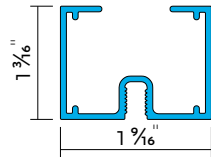

Accessories **TCP90s, TCP180s, Suspension Bracket 40282**

TCA 0314

Threaded C-Profile 1 9/16" wide

Item No **14110**

Length **9'10"**

Accessories **TCP90s, TCP180s, Suspension Bracket 40282**

TCA 1182

C-Profile 1 9/16" wide