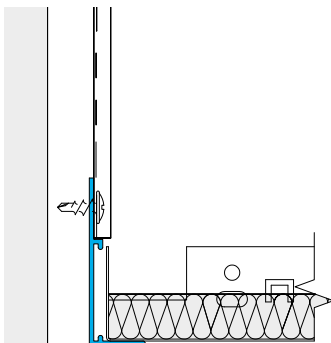

TCA 0107

Size **13/16" Extended Leg Perimeter Angle Trim**
Item No **10540**
Length **9'10"**
Accessories **TCP90, TCP180, TCP360**