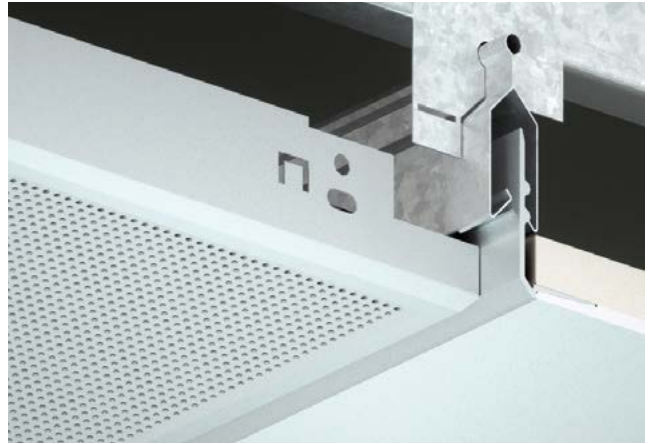

Trims | Plasterboard

TRU SS 150

SAS150 Feathered Full Tile to Plasterboard Trim

Item No **10581**

Length **9'10"**

Accessories **N/A**