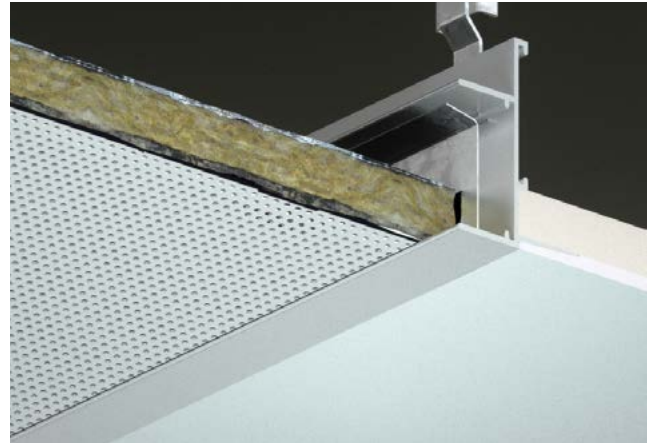

Trims | Plasterboard

TRU MJ 150

Feathered Cut Metal Tile to Plasterboard Trim

Item No **10586**

Length **9'10"**

Accessories **TCB01, TCB08, TCP90, TCP180, TCP360, Perimeter Wedge**