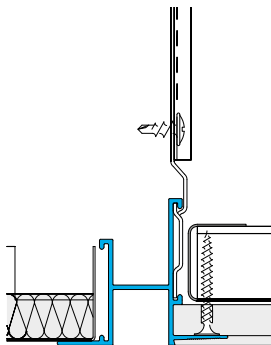

TCA 0144

Full Metal Tile to Plasterboard, 13/16" Shadow Gap Trim

Item No **14075**

Length **9'10"**

Accessories **TCB01, TCB08, TCP90, TCP180, TCP360**