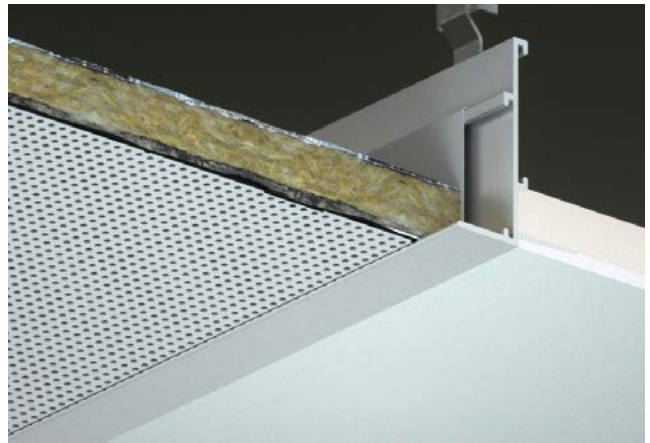

TRU KB 150

Feathered Full Metal Tile to Plasterboard Trim

Item No **274106**

Length **9'10"**

Accessories **TCB01, TCB08, TCP90, TCP180, TCP360**