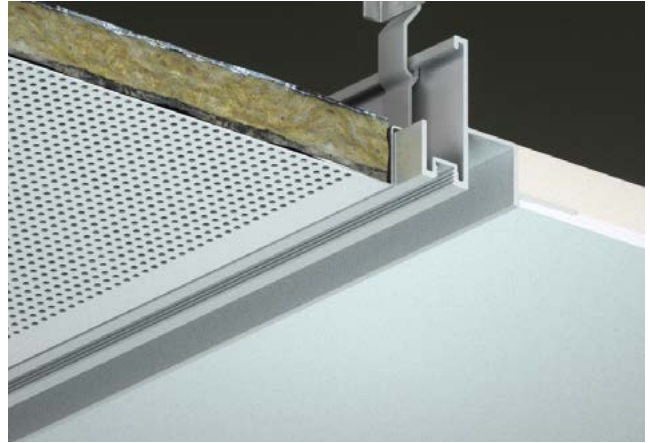

Trims | SAS130

TRU SJ 1516

**SAS130 Full Tile to Plasterboard 9/16" Shadow Gap Trim
(Threaded to Suit Q15/16 & Q15/19)**
Item No **10570**
Length **9'10"**
Accessories **TCB01, TCB08, TCP90, TCP180, TCP360**