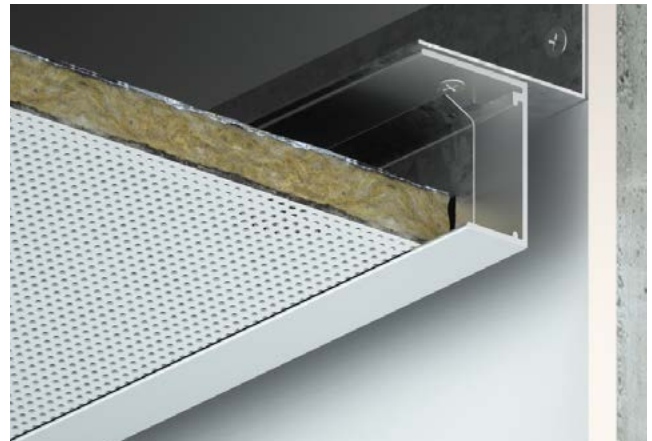

TCA 0109

Size **13/16" Extended Top Leg Channel Trim**
Item No **10542**
Length **9'10"**
Accessories **TCP90, TCP180, Perimeter Wedge (266788)**