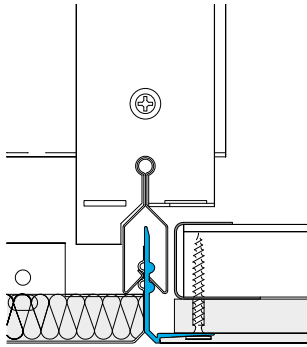

Trims | Plasterboard

TRU SS 150

SAS150 Feathered Full Tile to Plasterboard Trim

Item No **10581**

Length **9'10"**

Accessories **N/A**