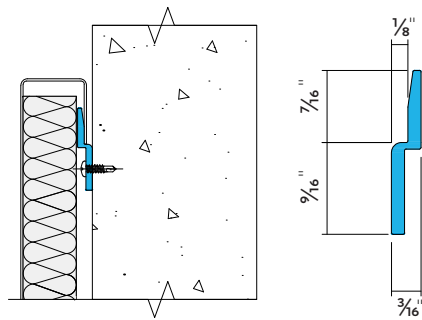

Trims | Blind box

TCA 0863

3 15/16" x 4 5/16" Snap-In Blind Box

Item No 288448

Length 9'10"

Accessories TCB50, TCP90, TCP180, TCP360, Perimeter Wedge, End Plate

Trims | Gravity Baton

TCA 0507

Size "Z" Shape Profile for Hook On Tiles

Item No 371489

Length 9'10"

Accessories -

Trims | Accessories

TCB 08

Descriptor **Extrusion to Emac Hanger Bracket**
Item No **10530**

Descriptor **Perimeter Wedge**
Item No **10178**