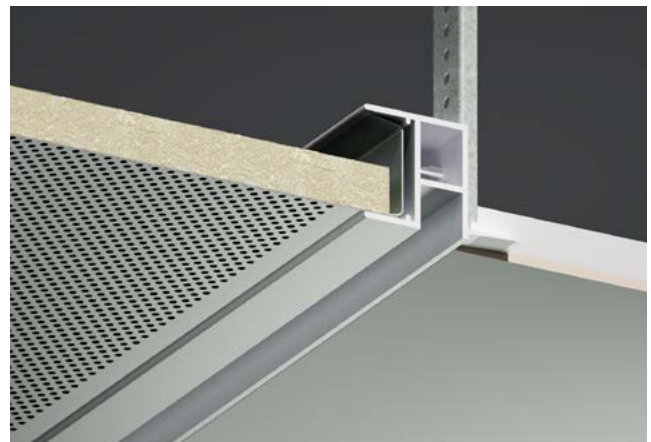

FAB SJ 150

Feathered Cut Metal Tile to Plasterboard, 9/16" Shadow Gap Trim Fabricated

Item No **N/A**

Length -

Accessories **TCB01, TCB08, TCP90, TCP180, TCP360, Perimeter Wedge**