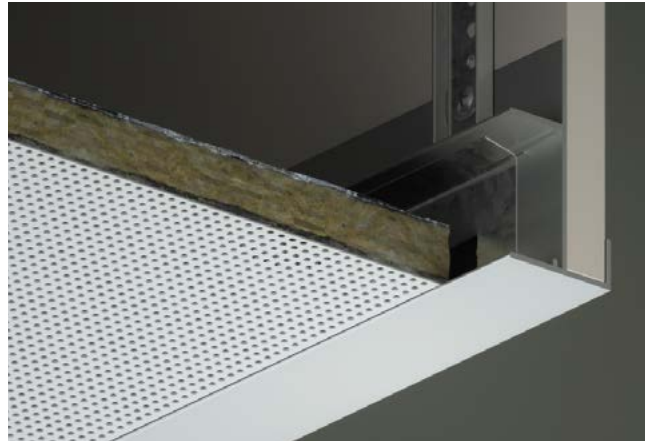

TCA 0173

Cut Metal Tile to Vertical Plasterboard Bulkhead

Item No **10557**

Length **9'10"**

Accessories **TCP90, TCP180, TCP360, Perimeter Wedge**