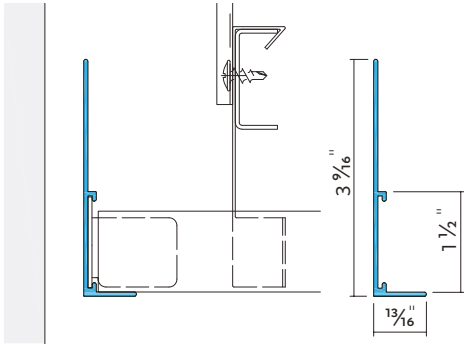

Trims | Angle

TCA 0864

Size **3 9/16" Extended Leg Closure Angle**

Item No **334209**

Length **9'10"**

Accessories **TCP90, TCP180, TCP 90s (to be used only with linear trims)**