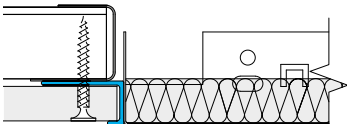

Trims | Plasterboard Edge

FAB ST 150*

9/16" Shadow Gap Plasterboard Trim Fabricated

Item No **N/A**
Length **9'10"**
Accessories **N/A**

TCA 0152*

Plasterboard Perimeter Trim

Item No **10552**
Length **9'10"**
Accessories **N/A**