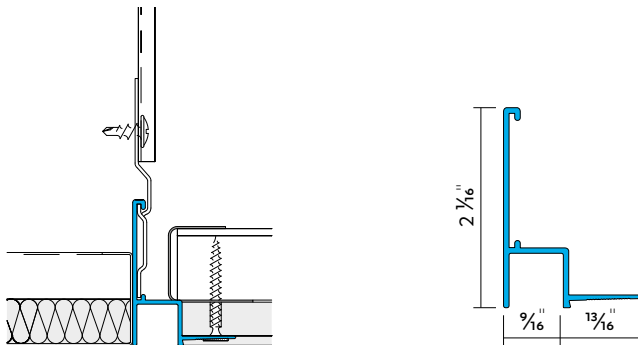

TRU SL 330

SAS330 Plasterboard Shadow Gap Closure Trim
Item No **187502**
Length **9'10"**
Accessories **TCP90, TCP180, TCP360**