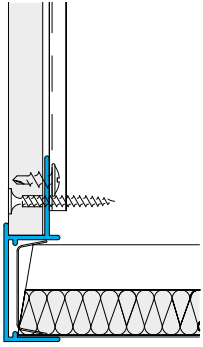

Trims | Bulkhead

TCA 0169

Cut Metal Tile to Vertical Plasterboard Bulkhead Trim

Item No **10697**

Length **9'10"**

Accessories **TCP90, TCP180, TCP360, Perimeter Wedge**