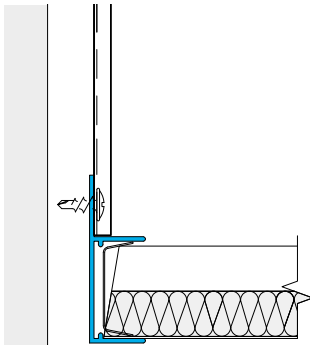

Trims | Channel

TCA 0108*

Size **13/16" Channel Trim**
Item No **10541**
Length **9'10"**
Accessories **TCP90, TCP180, Perimeter Wedge**

TCA 0110*

Size **13/16" Extended Leg Channel Trim**
Item No **10543**
Length **9'10"**
Accessories **TCP90, TCP180, Perimeter Wedge**