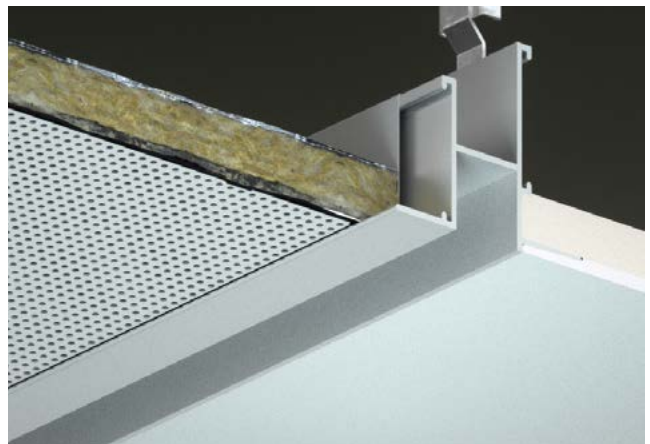

TCA 0144

Full Metal Tile to Plasterboard, 13/16" Shadow Gap Trim

Item No **14075**

Length **9'10"**

Accessories **TCB01, TCB08, TCP90, TCP180, TCP360**