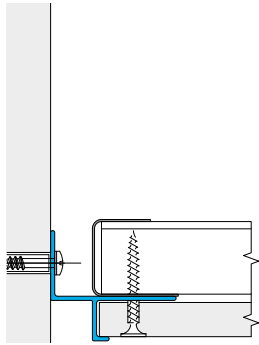

Trims | Plasterboard Edge

TCA 0155*

9/16" x 9/16" Shadow Gap Plasterboard Trim

Item No **10555**

Length **9'10"**

Accessories **N/A**