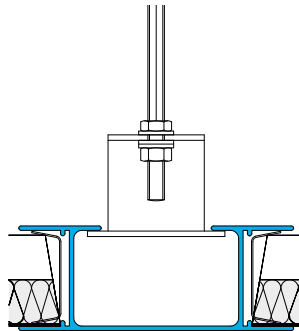

TCA 0310

Cut Metal Tile 3 15/16" Mitre Junction Trim

Item No **10565**

Length **9'10"**

Accessories **TCB60, TCP90, TCP180, TCP360, Perimeter Wedge, Suspension Bracket 22008**