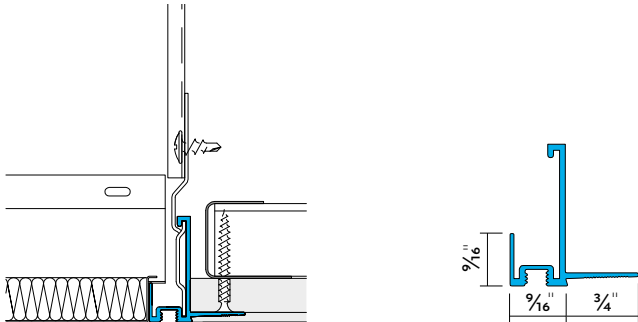

TRU TJ 1516

**SAS130 Full Metal Tile to Plasterboard Trim
(Threaded to Suit Q15/16 & Q15/19)**
Item No **1023"**
Length **9'10"**
Accessories **TCB01, TCB08, TCP90, TCP180, TCP360**