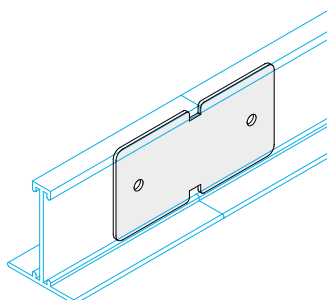

TCP 180

Descriptor **Straight Splice to suit 1 3/8" keyway**
Item No **10534**