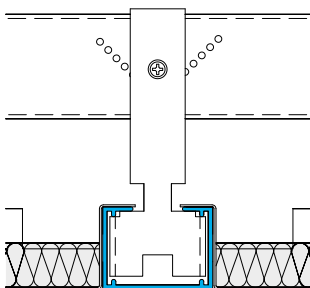

TCA 1182

C-Profile 1 9/16" wide

Item No **22428**

Length **9'10"**

Accessories **TCP90s, TCP180s, Suspension Bracket 40282**