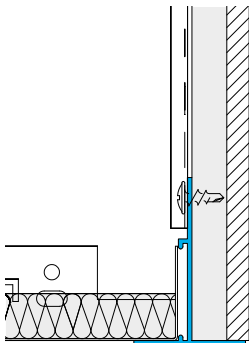

Length **9'10"**

Accessories **TCP90, TCP180, TCP360, Perimeter Wedge**

TCA 0219

Full Metal Tile to Vertical Plasterboard Trim

Item No **10564**

Length **9'10"**

Accessories **TCB01, TCB08, TCP90, TCP180, TCP360**