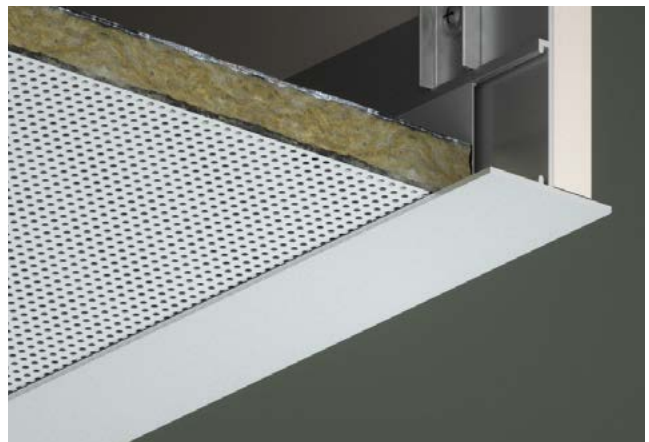

Length **9'10"**

Accessories **TCP90, TCP180, TCP360, Perimeter Wedge**

TCA 0219

Full Metal Tile to Vertical Plasterboard Trim

Item No **10564**

Length **9'10"**

Accessories **TCB01, TCB08, TCP90, TCP180, TCP360**