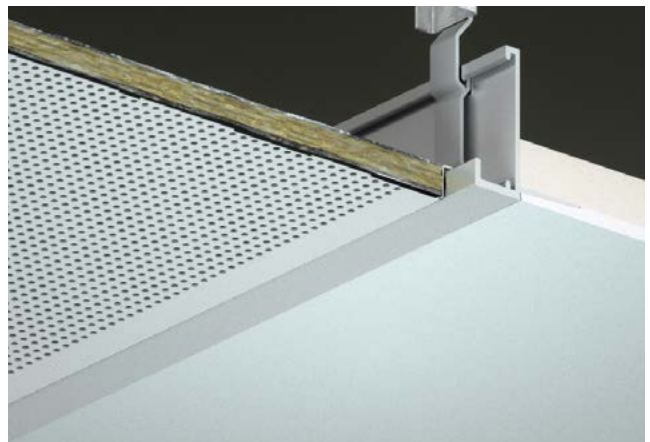

TRU TJ P1508

SAS130 Full Metal Tile to Plasterboard Trim (Plain to Suit P15/08)
Item No **22437**
Length **9'10"**
Accessories **TCB01, TCB08, TCP90, TCP180, TCP360**