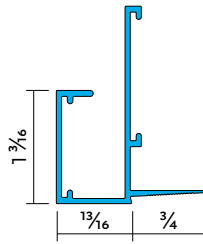

Trims | Plasterboard

TRU DW 330

SAS330 Feathered Full Tile to Plasterboard Trim

Item No **272083**

Length **9'10"**

Accessories **TCB01, TCB08, TCP90/90s, TCP180/180s, TCP360**