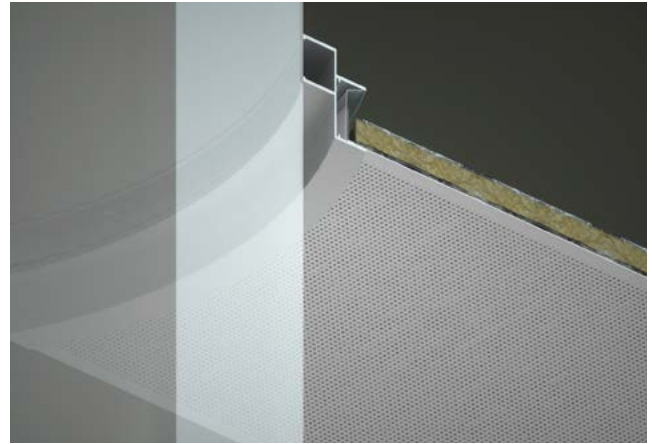

Trims | Channel

FAB 0133

Size **1" Shadow Gap, 13/16" Channel Trim Fabricated**
Item No **N/A**
Length **9'10"**
Accessories **TCP90, TCP180, Perimeter Wedge**