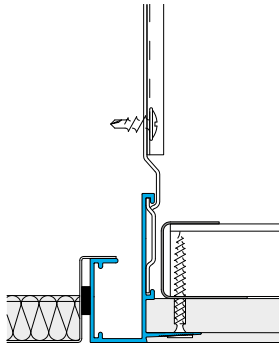

Trims | Plasterboard

TRU DW 330

SAS330 Feathered Full Tile to Plasterboard Trim

Item No **272083**

Length **9'10"**

Accessories **TCB01, TCB08, TCP90/90s, TCP180/180s, TCP360**