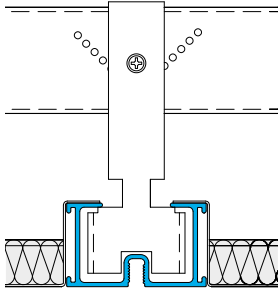

Trims | Linear

TCA 0313

Threaded C-Profile 1 15/16" wide

Item No **14105**

Length **9'10"**

Accessories **TCP90s, TCP180s, Suspension Bracket 40282**