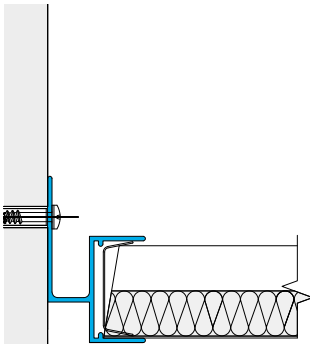

TCA 0124*

Size **9/16" Shadow Gap, 13/16" Channel Trim**
Item No **10546**
Length **9'10"**
Accessories **TCP90, TCP180, Perimeter Wedge**