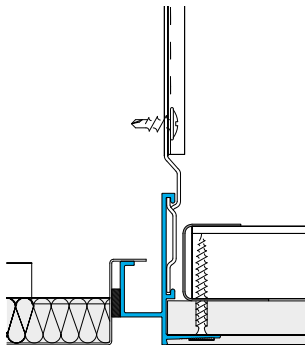

TRU PB 330

SAS330 Feathered Full Tile to Plasterboard, 9/16" Shadow Gap Trim

Item No **10588**

Length **9'10"**

Accessories **TCB01, TCB08, TCP90, TCP180, TCP360**