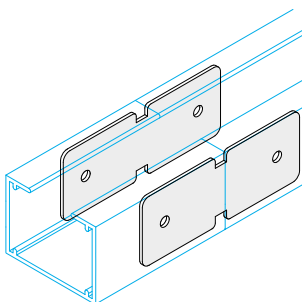

TCP 180s

Descriptor **Straight Splice to suit 1 1/16" keyway**
Item No **14042**