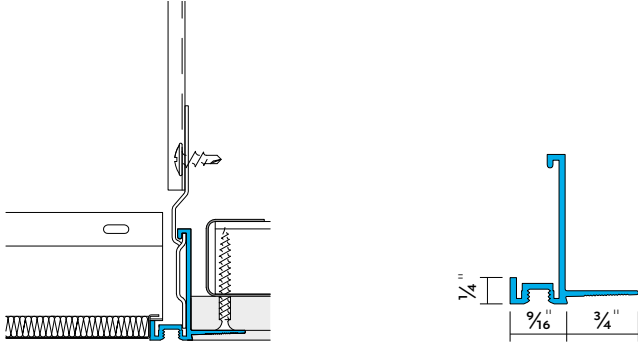

Trims | SAS130

TRU TJ 1508

SAS130 Full Tile to Plasterboard Trim (Threaded to Suit Q15/08)

Item No 14201

Length 9'10"

Accessories TCB01, TCB08, TCP90, TCP180, TCP360

TRU SW 1508

SAS130 Full Metal Tile to Plasterboard 9/16" Shadow Gap Trim (Plain to Suit P15/08)