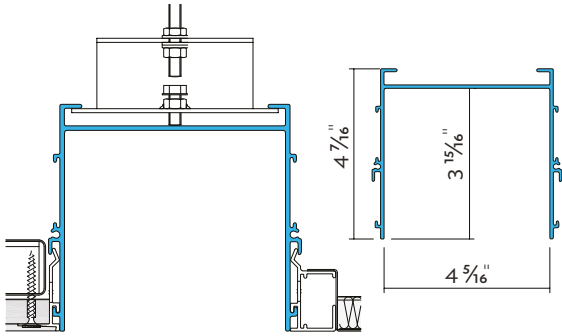

Trims | Blind box

TCA 0863

3 15/16" x 4 5/16" Snap-In Blind Box

Item No 288448

Length 9'10"

Accessories TCB50, TCP90, TCP180, TCP360, Perimeter Wedge, End Plate

Trims | Gravity Baton

TCA 0507

Size "Z" Shape Profile for Hook On Tiles

Item No 371489

Length 9'10"

Accessories -

Trims | Accessories

TCB 08

Descriptor **Extrusion to Emac Hanger Bracket**
Item No **10530**

Descriptor **Perimeter Wedge**
Item No **10178**