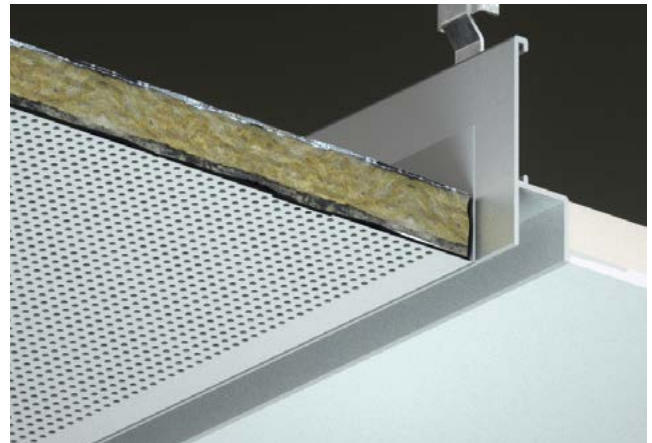

TRU SL 330

SAS330 Plasterboard Shadow Gap Closure Trim
Item No **187502**
Length **9'10"**
Accessories **TCP90, TCP180, TCP360**