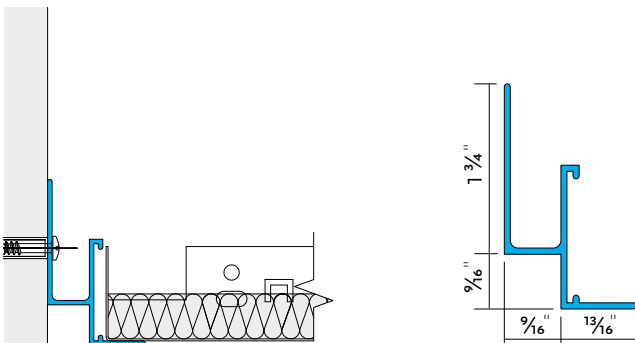

Length **9'10"**

Accessories **TCP90, TCP180, TCP360**

TCA 0123*

Size **9/16" Shadow Gap, 13/16" Angle Trim**

Item No **10545**

Length **9'10"**

Accessories **TCP90, TCP180, TCP360**

*Can also be manufactured as radiused trim for column rings.