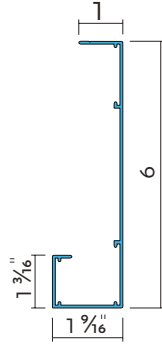

Trims | SAS330

TCA 0862

SAS330 Full Tile Closure Detail

Item No 299794

Length 9'10"

Accessories TCP90, TCP90s, TCP180, TCP180s, TCP360, Suspension Bracket