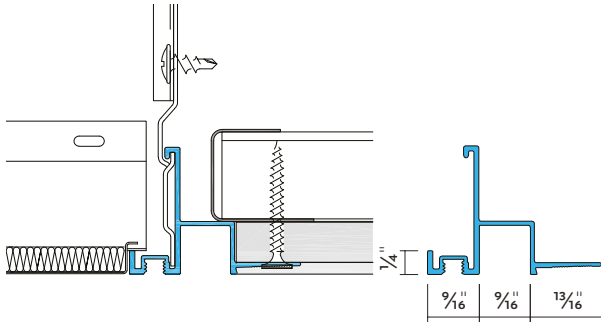

Trims | SAS130

TRU SJ 1508

SAS130 Feathered Full Tile to Plasterboard 9/16" Shadow Gap Trim (Plain to Suit Q15/08)

Item No **222704**

Length **9'10"**

Accessories **TCB08, TCP90, TCP180, TCP 360**