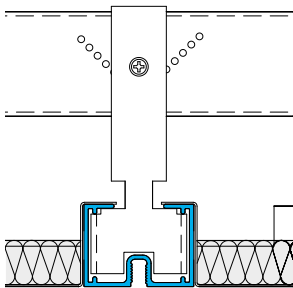

Accessories **TCP90s, TCP180s, Suspension Bracket 40282**

TCA 0314

Threaded C-Profile 1 9/16" wide

Item No **14110**

Length **9'10"**

Accessories **TCP90s, TCP180s, Suspension Bracket 40282**

TCA 1182

C-Profile 1 9/16" wide