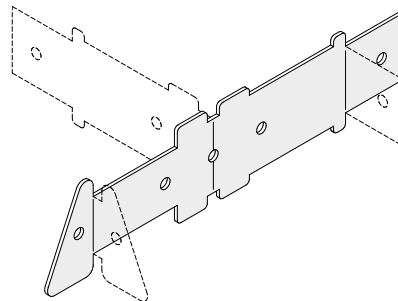

TCP 360

Descriptor **Multi Splice**
Item No **14046**