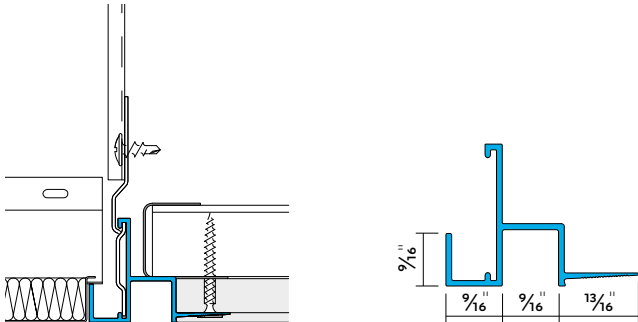

Item No 196059

Length 9'10"

Accessories TCB01, TCB08, TCP90, TCP180, TCP360

TRU SW 1516

SAS130 Feathered Full Tile to Plasterboard 9/16" Shadow Gap Trim (Plain to Suit P15/16)

Item No 10699

Length 9'10"

Accessories TCB01, TCB08, TCP90, TCP180, TCP360