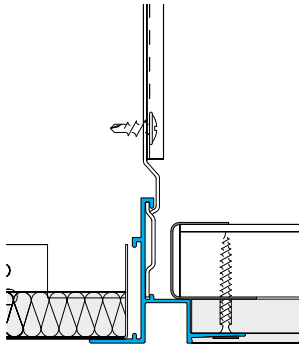

Length -

Accessories **TCB01, TCB08, TCP90, TCP180, TCP360, Perimeter Wedge**

Trims | Plasterboard

TRU SH 150

Feathered Full Tile to Plasterboard, 9/16" Shadow Gap Trim

Item No **14224**

Length **9'10"**

Accessories **TCB01, TCB08, TCP90, TCP180, TCP360**