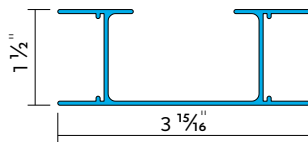

TCA 0310

Cut Metal Tile 3 15/16" Mitre Junction Trim

Item No **10565**

Length **9'10"**

Accessories **TCB60, TCP90, TCP180, TCP360, Perimeter Wedge, Suspension Bracket 22008**