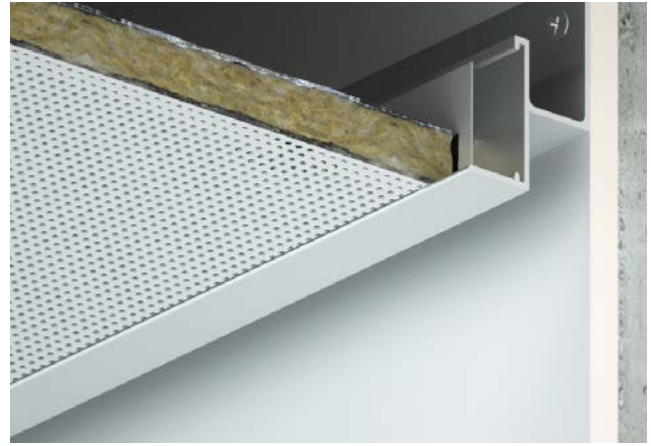

Trims | Angle

TCA 0127*

Size **13/16" Shadow Gap, 13/16" Angle Trim**
Item No **10547**
Length **9'10"**
Accessories **TCP90, TCP180, TCP360**

*Can also be manufactured as radiused trim for column rings.