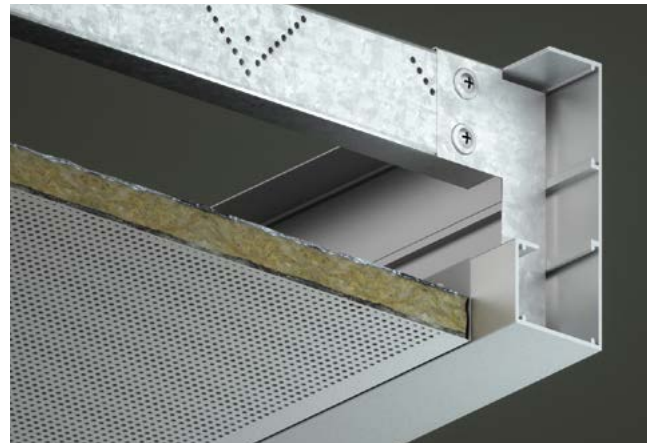

Accessories TCP90, TCP90s, TCP180, TCP180s, TCP360, Suspension Bracket

TCA 0637

SAS330 Full Tile Closure Detail

Item No 256239

Length 9'10"

Accessories TCP90, TCP90s, TCP180, TCP180s, TCP360, Suspension Bracket 250083