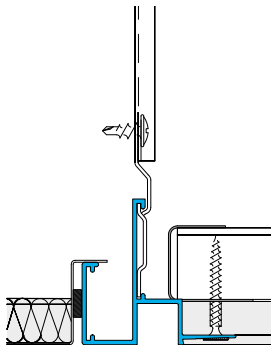

TRU LK 330

SAS330 Full Tile to Plasterboard, 9/16" Shadow Gap Trim

Item No **14232**

Length **9'10"**

Accessories **TCB01, TCB08, TCP90/90s, TCP180/180s, TCP360**