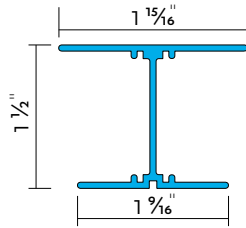

Trims | Mitre Junction

TCA 0215

Cut Metal Tile 1 9/16" Mitre Junction Trim

Item No **14091**

Length **9'10"**

Accessories **TCB12, TCP90, TCP180, TCP360, Perimeter Wedge**

TCA 0310

Cut Metal Tile 3 15/16" Mitre Junction Trim