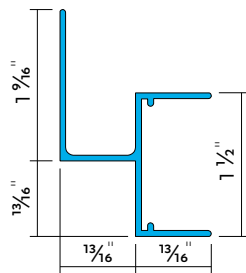

TCA 0128*

Size **13/16" Shadow Gap, 13/16" Channel Trim**
Item No **10548**
Length **9'10"**
Accessories **TCP90, TCP180, Perimeter Wedge**