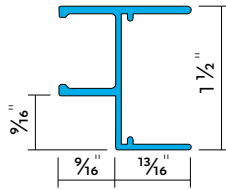

Trims | Channel

FAB 0124

Size **9/16" Shadow Gap, 13/16" Channel Trim Fabricated**
Item No **N/A**
Length **9'10"**
Accessories **TCP90, TCP180, Perimeter Wedge**