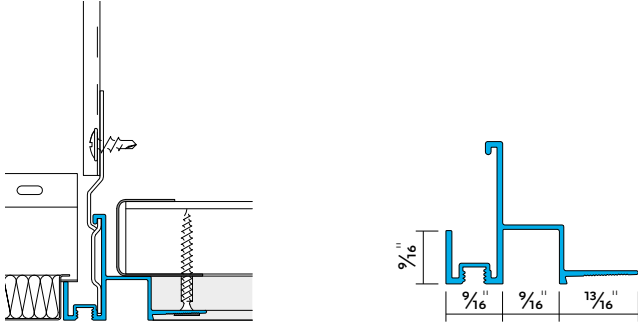

TRU SJ T1516

SAS130 Feathered Full Tile Plasterboard Trim (T15)

Item No **10591**

Length **9'10"**

Accessories **TCB01, TCB08, TCP90, TCP180, TCP360, 21566**

Trims | SAS130

TRU SJ 1516

**SAS130 Full Tile to Plasterboard 9/16" Shadow Gap Trim
(Threaded to Suit Q15/16 & Q15/19)**
Item No **10570**
Length **9'10"**
Accessories **TCB01, TCB08, TCP90, TCP180, TCP360**