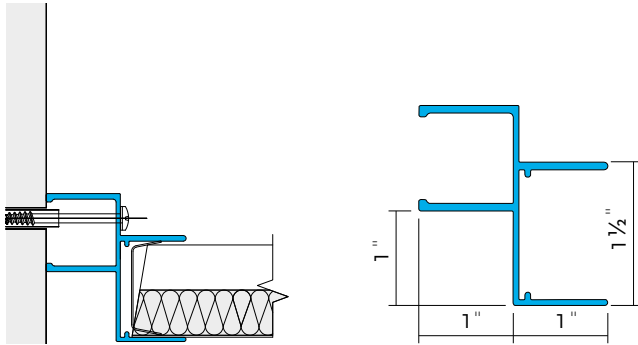

Trims | Channel

FAB 0133

Size **1" Shadow Gap, 13/16" Channel Trim Fabricated**
Item No **N/A**
Length **9'10"**
Accessories **TCP90, TCP180, Perimeter Wedge**