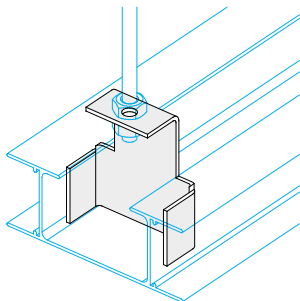

TCB 50

Descriptor **Blind Box Hanger to suit Threaded Rod**
Item No **22007**

Trims | Accessories

TCB 60

Descriptor **TCA 0310 Hanger Bracket to suit Threaded Rod**
Item No **22008**

TCA 0313

Descriptor **C-Profile Extrusion Bracket for Emac Channel to suit**
Item No **40282**