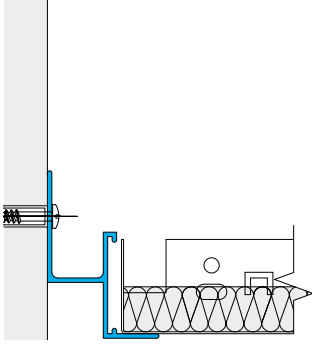

Trims | Angle

TCA 0127*

Size **13/16" Shadow Gap, 13/16" Angle Trim**
Item No **10547**
Length **9'10"**
Accessories **TCP90, TCP180, TCP360**

*Can also be manufactured as radiused trim for column rings.