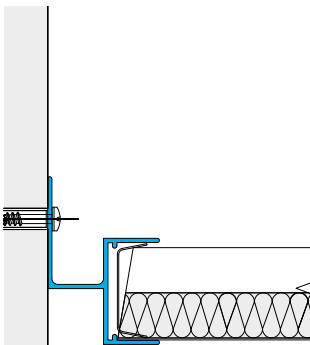

TCA 0128*

Size **13/16" Shadow Gap, 13/16" Channel Trim**
Item No **10548**
Length **9'10"**
Accessories **TCP90, TCP180, Perimeter Wedge**