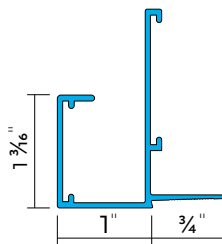

TRU TJ 330

SAS330 Feathered Full Tile to Plasterboard Trim

Item No **14223**

Length **9'10"**

Accessories **TCB01, TCB08, TCP90/90s, TCP180/180s, TCP360**