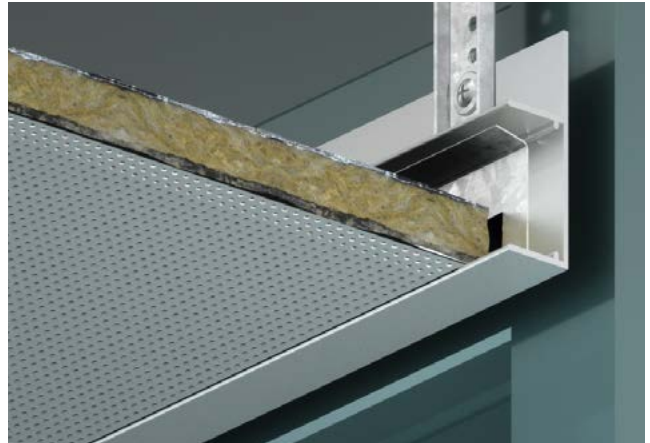

TCA 0110*

Size **13/16" Extended Leg Channel Trim**
Item No **10543**
Length **9'10"**
Accessories **TCP90, TCP180, Perimeter Wedge**