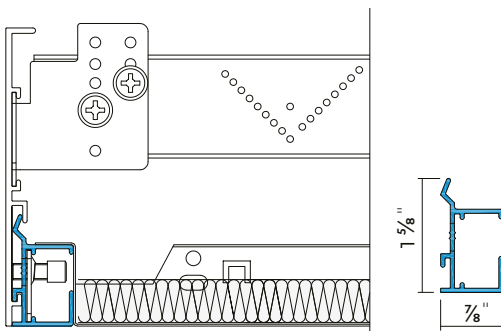

TRU HM 100

Snap-In Edge Detail - Plasterboard Trim

Item No **288449**

Length **9'10"**

Accessories **TCP 180, TCP 90**

Trims | Floating Edge

TCA 1300

Snap-In Edge Detail SAS130

Item No **288655**

Length **9'10"**

Accessories **TS 180s, TS 90s, TCP 180, TCP 90**

TCA 1301

Snap-In Edge Detail SAS330

Item No **288656**

Length **9'10"**

Accessories **TS 180s, TS 90s, TCP 180, TCP 90**