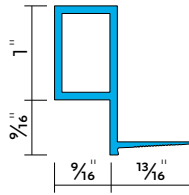

Trims | Plasterboard Edge

FAB ST 150*

9/16" Shadow Gap Plasterboard Trim Fabricated

Item No **N/A**
Length **9'10"**
Accessories **N/A**