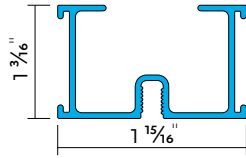

Trims | Linear

TCA 0313

Threaded C-Profile 1 15/16" wide

Item No **14105**

Length **9'10"**

Accessories **TCP90s, TCP180s, Suspension Bracket 40282**