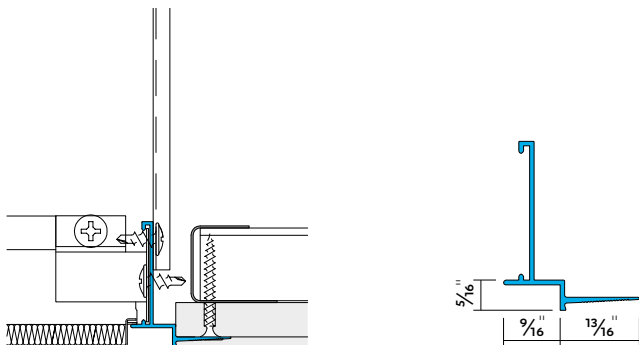

TRU SJ T1508

SAS130 Feathered Full Tile to Plasterboard Trim (T15)

Item No **22435**

Length **9'10"**

Accessories **TCB01, TCB08, TCP90, TCP180, TCP360, 21566**