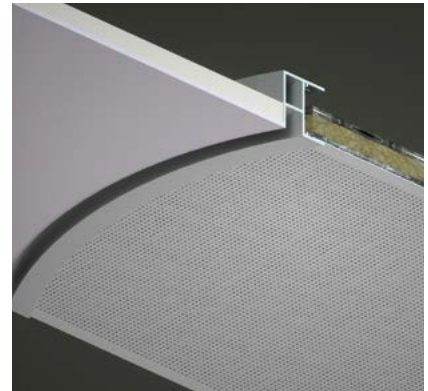

Floating / Suspended Trims

Floating trims offer a clean finish when you cannot fix to an available structure or transom, or where ceiling edges are exposed.

Transition Trims

Transition trims allow for the effective join between a suspended metal ceiling with a plasterboard surround. Also available with a shadow gap detail, the transition trim range provides options for all standard suspended metal ceiling systems.

Plasterboard Trims

A plasterboard margin can provide an attractive feature to a suspended ceiling and minimises the need for cut tiles. This solution is particularly effective for irregular perimeters, corridors and small cellular spaces with existing structural walls.

1. Toe-In and Toe-Out | Metal Tile to Plasterboard Trim

Toe-In The C-channel that accepts the cut tile is rolled in towards the tiles and rolled away from the plasterboard.

Toe-Out The C-channel is rolled away from the metal tile and rolled in towards the plasterboard.

Toe In

Toe Out

2. Toe-in and Toe-out | Plasterboard Perimeter Trim with no Metal Tile

In the case of plasterboard perimeter trims where no metal tiles are used, the plasterboard determines the toe.

Toe-In The plasterboard support edge is rolled in towards the plasterboard.