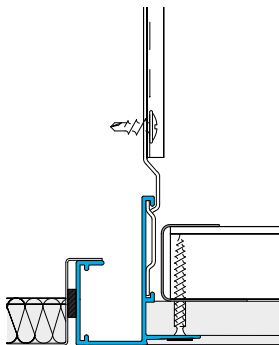

TRU TJ 330

SAS330 Feathered Full Tile to Plasterboard Trim

Item No **14223**

Length **9'10"**

Accessories **TCB01, TCB08, TCP90/90s, TCP180/180s, TCP360**