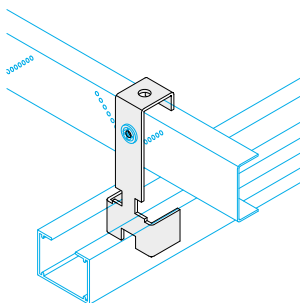

TCA 1182

Descriptor **C-Profile Extrusion Bracket for Emac Channel to suit**
Item No **40282**