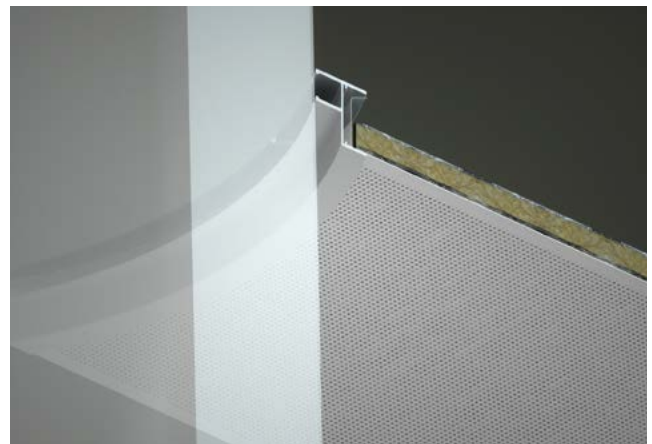

FAB 0128

Size **13/16" Shadow Gap, 13/16" Channel Trim**
Item No **N/A**
Length **9'10"**
Accessories **TCP90, TCP180, Perimeter Wedge**