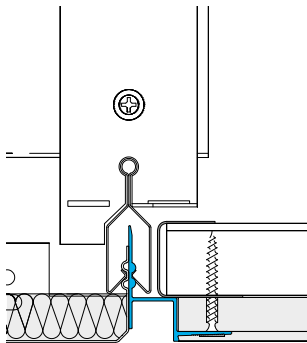

TRU SG 150

SAS150 Feathered Full Tile to Plasterboard, 9/16" Shadow Gap Trim

Item No **10582**

Length **9'10"**

Accessories **N/A**