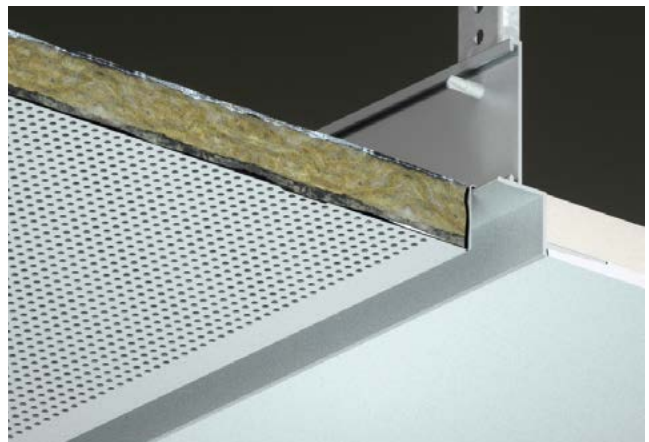

TRU SJ T1516

SAS130 Feathered Full Tile Plasterboard Trim (T15)

Item No **10591**

Length **9'10"**

Accessories **TCB01, TCB08, TCP90, TCP180, TCP360, 21566**