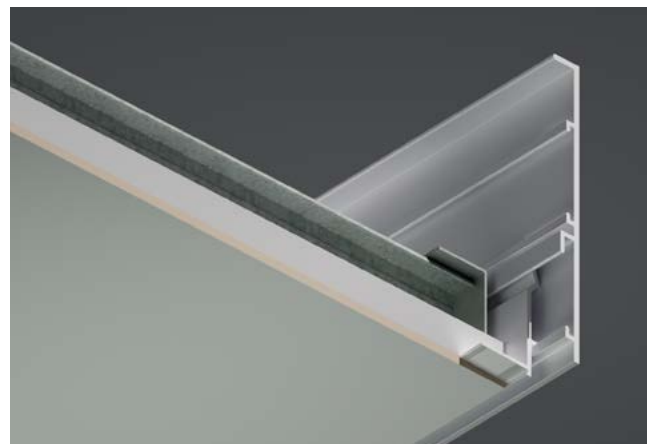

TRU HM 100

Snap-In Edge Detail - Plasterboard Trim

Item No **288449**

Length **9'10"**

Accessories **TCP 180, TCP 90**