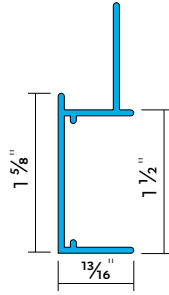

Cut Metal Tile to Vertical Plasterboard Bulkhead Trim

Item No **10697**

Length **9'10"**

Accessories **TCP90, TCP180, TCP360, Perimeter Wedge**

TCA 0173

Cut Metal Tile to Vertical Plasterboard Bulkhead

Item No **10557**