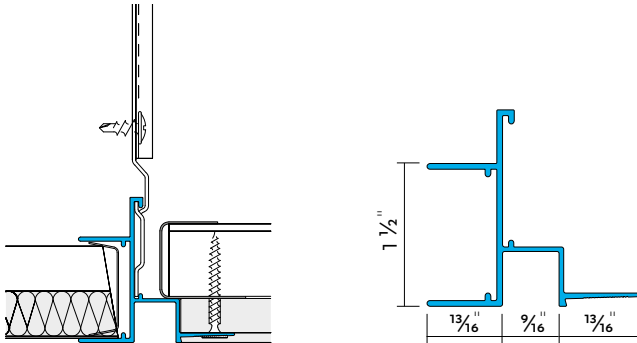

TRU SJ 150

Feathered Cut Metal Tile to Plasterboard, 9/16" Shadow Gap Trim

Item No **10580**

Length **9'10"**

Accessories **TCB01, TCB08, TCP90, TCP180, TCP360, Perimeter Wedge**