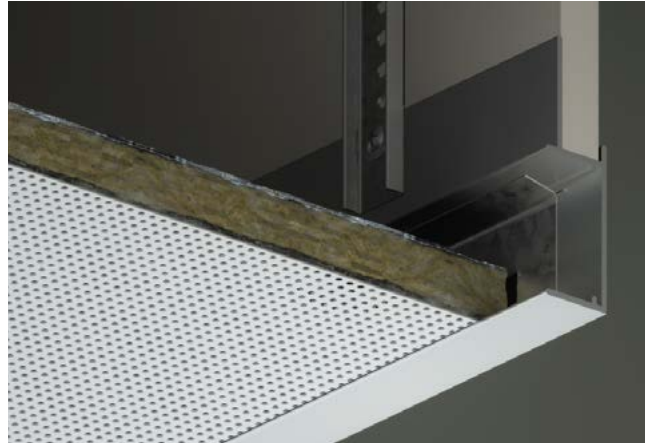

Trims | Bulkhead

TCA 0169

Cut Metal Tile to Vertical Plasterboard Bulkhead Trim

Item No **10697**

Length **9'10"**

Accessories **TCP90, TCP180, TCP360, Perimeter Wedge**