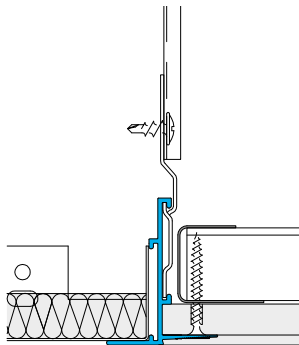

TRU KB 150

Feathered Full Metal Tile to Plasterboard Trim

Item No **274106**

Length **9'10"**

Accessories **TCB01, TCB08, TCP90, TCP180, TCP360**